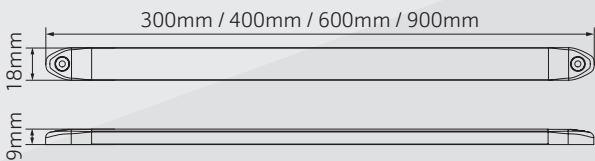

INTERIOR LIGHTING

NEW INTERIOR LED LIGHTING RANGE
MANUFACTURED BY LAP ELECTRICAL

enquiries@lapelec.co.uk

+44 (0)121 386 7377

OUR UK MANUFACTURED INTERIOR LIGHT RANGE IS AVAILABLE IN FOUR LENGTHS AND THREE FUNCTIONS.

Lengths of 300mm, 400mm, 600mm & 900mm and direct feed, touch switch & PIR motion sensor models all available.

MAIN FEATURES

- 12V and 24V models
- EMC approved
- 4 lengths available (300, 400, 600 & 900mm)
- Direct Feed, Touch Switch & PIR Motion sensor
- 6000K cool white colour temperature
- Manufactured at LAP's UK production facility
- Custom lengths available upon request
- Aluminium housing and polycarbonate lens
- 300mm cable length

DIMENSIONS

LENGTH	VOLTAGE	DIRECT FEED	TOUCH SWITCH	PIR MOTION SENSOR	CURRENT	LUMEN
300MM	12V	LAP300DF/12V	LAP300TS/12V	LAP300PIR/12V	0.30A	312lm
	24V	LAP300DF/24V	LAP300TS/24V	LAP300PIR/24V	0.15A	
400MM	12V	LAP400DF/12V	LAP400TS/12V	LAP400PIR/12V	0.45A	442lm
	24V	LAP400DF/24V	LAP400TS/24V	LAP400PIR/24V	0.20A	
600MM	12V	LAP600DF/12V	LAP600TS/12V	LAP600PIR/12V	0.70A	780lm
	24V	LAP600DF/24V	LAP600TS/24V	LAP600PIR/24V	0.35A	
900MM	12V	LAP900DF/12V	LAP900TS/12V	LAP900PIR/12V	1.10A	1112lm
	24V	LAP900DF/24V	LAP900TS/24V	LAP900PIR/24V	0.55A	